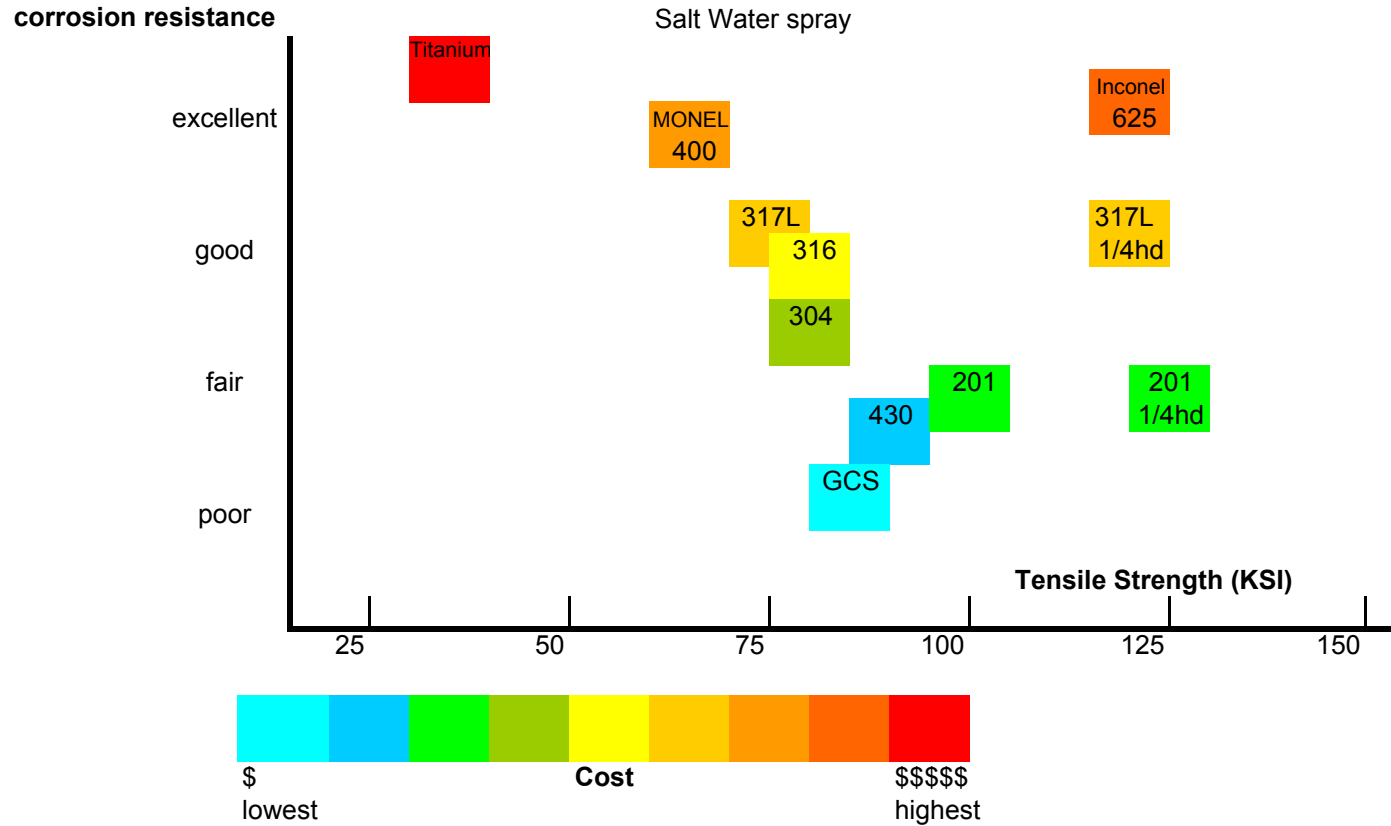

## Material Selection Guide

Salt Water spray

BAND-IT-IDEX, Inc.  
 A Unit of IDEX Corporation  
 1-800-525-0758  
 www.BAND-IT-IDEX.com

© BAND-IT-IDEX, Inc. Denver, CO 2003

Data is a composite of test results from the BAND-IT laboratory. Actual results may vary.