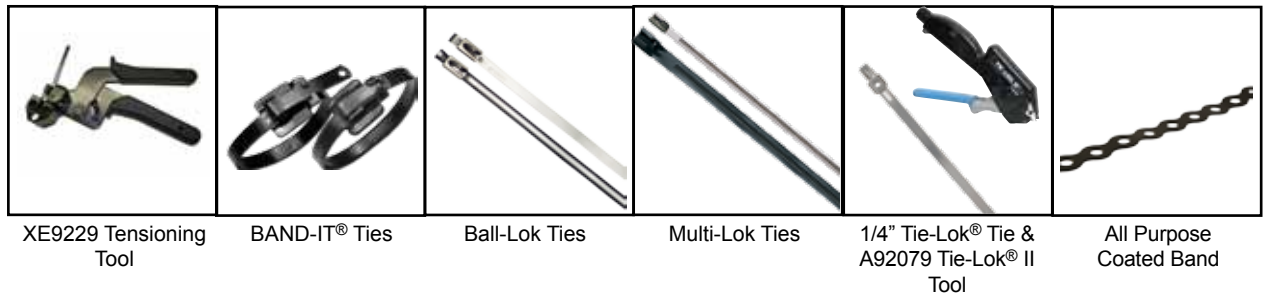

Object Attachment & Mounting