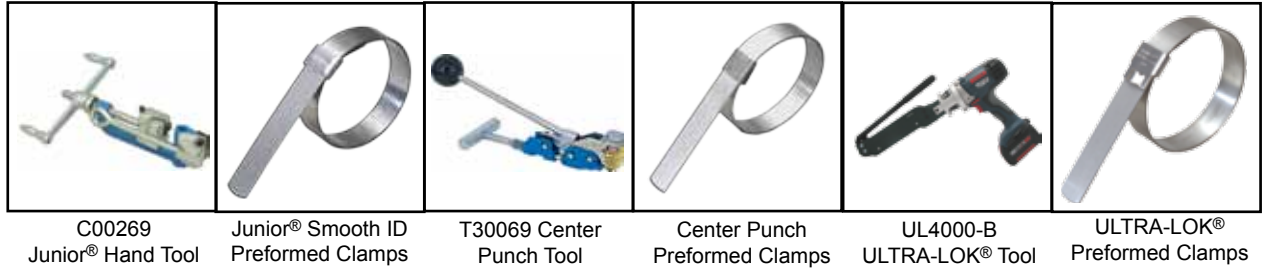

Total Fastening Solutions

Entertainment

Entertainment

Fluid Transfer Hoses