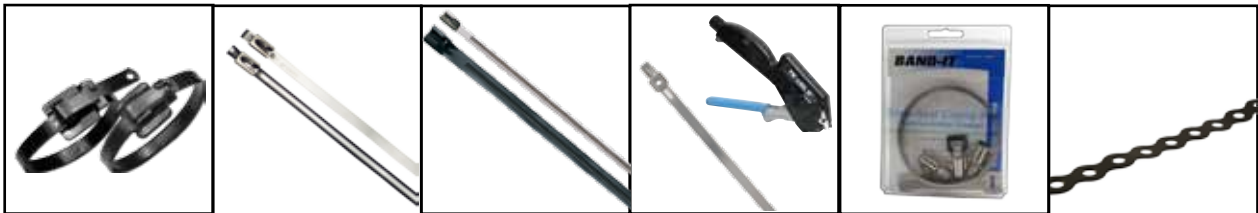

Center Punch
Preformed Clamps

Traffic Management & Sign Hanging

C00369 BAND-IT®
Heavy Duty Tool

C20699
BAND-IT® Band

C25699
Ear-Lokt Buckle

UL4000-B
ULTRA-LOK® Tool

3/4" ULTRA-LOK®
Free End Band &
Buckles

Sign Brack-Its

Cable Bundling & Device Mounting

BAND-IT® Ties

Ball-Lok Ties

Multi-Lok Ties

1/4" Tie-Lok® Tie &
A92079 Tie-Lok® II Tool

Scru-Seal
Clamps

All Purpose Coated
Band

Identification