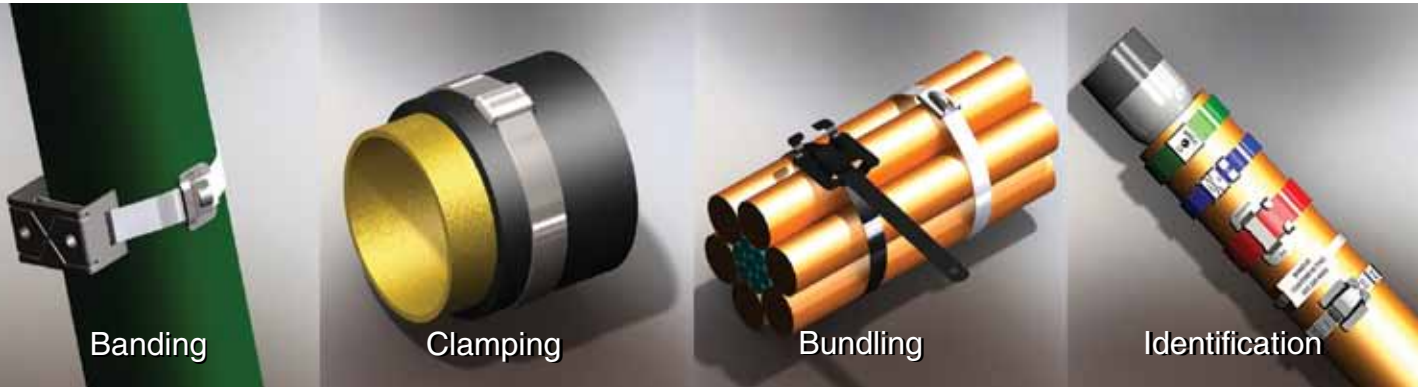

- Fast, easy application
- Temporary and permanent solutions
- Corrosion and UV resistant
- Broad product selection

Hose Attachment/Fluid Transfer

Whether your need is to move large volumes of fluids or solids, BAND-IT® hose clamps can be used on a variety of industrial hoses including: suction/discharge hose, wastewater hose and washdown hose. Hose clamps are available in several materials including 201, 201 1/4 hard, 316 stainless steel and galvanized carbon steel.

Traffic Management & Sign Hanging

BAND-IT® has a complete line of traffic management products to hang signage, traffic signals, directional signs, banners, traffic monitoring systems, communication boxes, motion sensors and traffic cameras. Products are available in 201 and 316 stainless steel.

Cable Bundling & Device Mounting

BAND-IT® products can be used in a variety of ways to secure cables, communication lines, surveillance lines, cable bundling, fountain lines, and a host of other applications. Cable ties, buckles and banding are available in 201, 304 as well as coated and uncoated 316 stainless steel.

Identification

BAND-IT® COLOR-IT® products are 201 stainless steel bands coated with a variety of colors. You can use COLOR-IT® banding to identify maintenance schedules or pipe runs in the field that will stand up to the harshest of environments. BAND-IT® offers easy-to-use stainless steel identification numbers, letters, symbols and blank tags, along with stainless steel cable ties to provide a fast and simple solution for device identification.

Maintenance & Attachment

BAND-IT® products are perfect when it comes time to fasten, secure, band, hang, bundle, clamp or identify something on the job. Anytime, anywhere, BAND-IT® provides **Total Fastening Solutions.**

Maintenance and Repair