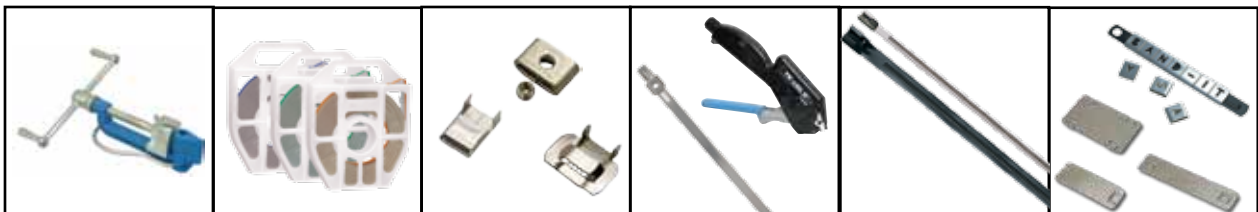

Center Punch
Preformed Clamps

Traffic Management & Sign Hanging

C00369 BAND-IT®
Heavy Duty Tool

C20699
BAND-IT® Band

C25699
Ear-Lokt Buckle

UL4000-B
ULTRA-LOK® Tool

3/4" ULTRA-LOK®
Free End Band &
Buckles

Sign Brack-Its

Cable Bundling & Device Mounting

BAND-IT® Ties

Ball-Lok Ties

Multi-Lok Ties

1/4" Tie-Lok® Tie &
A92079 Tie-Lok® II Tool

Scru-Seal
Clamps

All Purpose Coated
Band

Identification

C00169
BAND-IT® Tool

1/2" Roll Band with
COLOR-IT®

1/2" Clips, Ear-Lokt
Buckles & Scru-Lokt

Tie-Lok® Tie &
A92079 Tie-Lok® II Tool

Multi-Lok Ties

EZ Read and ID Tags

Maintenance & Attachment

C00169
BAND-IT® Tool